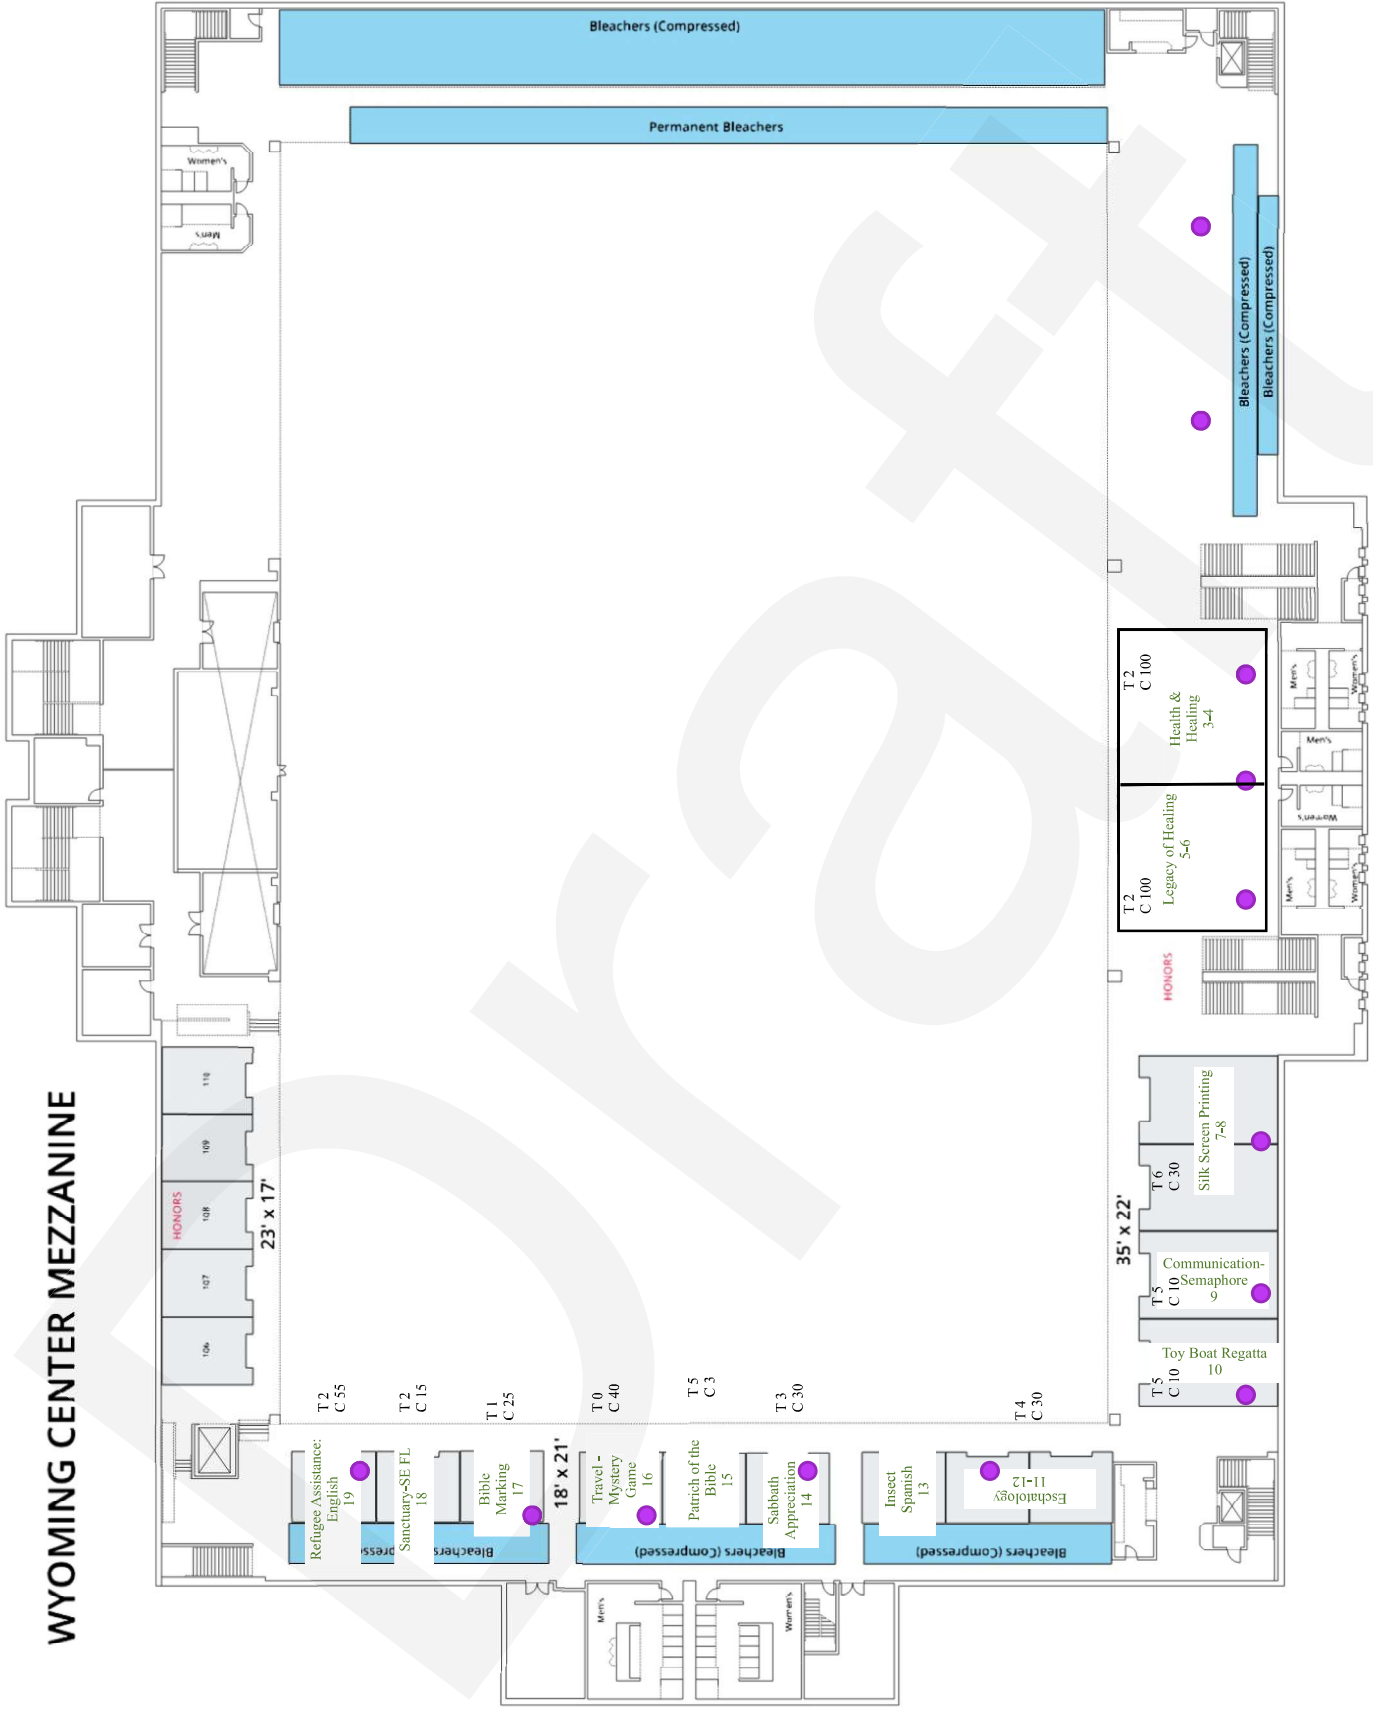

WYOMING CENTER MEZZANINE

20 Feet

● = Power Needed